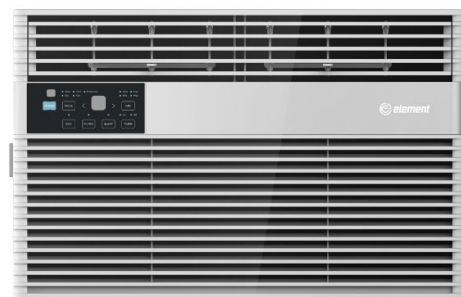

## 12,000 BTU WINDOW AIR CONDITIONER

Model (Color):	EWR12BE (White)
UPC:	810649032962

### Performance

BTU Performance	12,000 BTU
Estimated Cooling Area	550 sq. ft.
Control Type	Electronic
CEER	12
EER	3.58
Indoor dBA	56.5
Outdoor dBA	62
Refrigerant	R32

### FEATURES

Power Cord Length	6.5 ft.
Remote Control	Yes
Dehumidifier	Yes
Fan Speed Selections	Low, Med, High
Air Direction	4-way
Timer	24h
Auto Fan	Yes
Auto Restart	Yes
Energy Saver	Yes
Sleep Mode	Yes
Washable Filter	Yes
Filter Alert	Yes
Chassis Type	Top Down