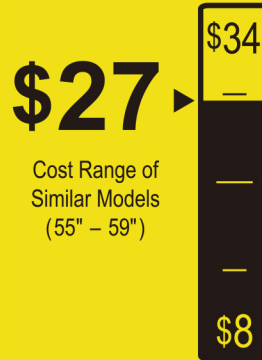

Federal law prohibits removal of this label before consumer purchase.

ENERGY GUIDE

Television

Element TV Company, LP.
Model E4AA55R

Estimated Yearly Energy Cost

- Based on 12 cents per kWh and 5 hours use per day
- Estimated yearly electricity use of this model: 222 kWh
- **Your cost depends on your utility rates and use.**