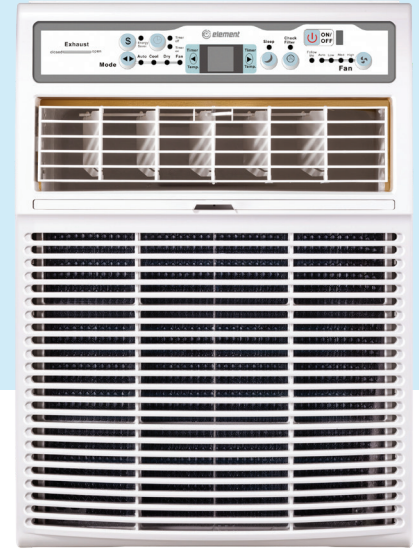

10K BTU Window Casement Air Conditioner

ESC10BE

Finishes

White

Product Information

Type	Casement
BTUs	10,000 BTU
Voltage	115V
Watts	961W
Power Cord Length	7.4 ft.
Plug Type	LCI(5-15P)
Control Type	Electronic
Remote	Yes
Estimated Cooling Area	Up to 450 sq. ft.

Performance

Air Direction	2-Way Direction
Air Direction Control	Manual
Fan Speed	High, Medium, Low
Filter Type	Plastic, Washable
Indoor dBA	59/57/55
Outdoor dBA	67.5/65/62.5
24-Hour On/Off Timer	Yes
Timer	Yes
Auto Restart	Yes

Installation

Dimensions (WxDxH)	14.6" x 23.5" x 20.9"
Weight	74.1 lbs
Window Height Min/Max	21.3" / 39.4"
Window Width Min/Max	15.5" / 16.3"
Chassis Type	Fixed
Operating Temp Low	60° F
Operating Temp High	109° F