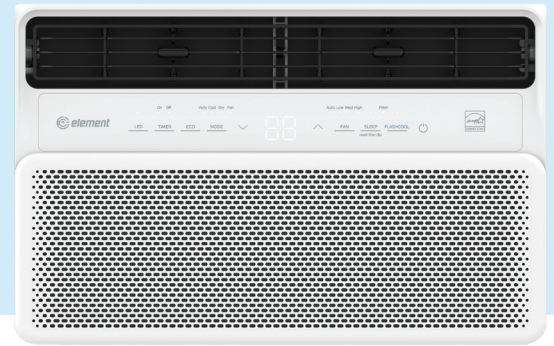

12K BTU Inverter Window Air Conditioner

EHWR12BE

Finishes

White

Product Information

Type	Window
BTUs	12,000 BTU
Voltage	115V
Watts	1150W
Power Cord Length	6.5 ft.
Plug Type	LCID(5-15P)
Control Type	Electronic
Remote	Yes
Estimated Cooling Area	Up to 550 sq. ft.

Performance

Air Direction	4-Way Direction
Air Direction Control	Manual
Fan Speed	High, Medium, Low
Filter Type	Plastic, Washable
Indoor dBA	59/55/53
Outdoor dBA	64.5
24-Hour On/Off Timer	Yes
Timer	Yes
Auto Restart	Yes

Installation

Dimensions (WxDxH)	19" x 14.7" x 21.7"
Weight	50.7 lbs
Window Height Min/Max	15.5" / N/A
Window Width Min/Max	23" / 36"
Chassis Type	Fixed
Operating Temp Low	60° F
Operating Temp High	109° F