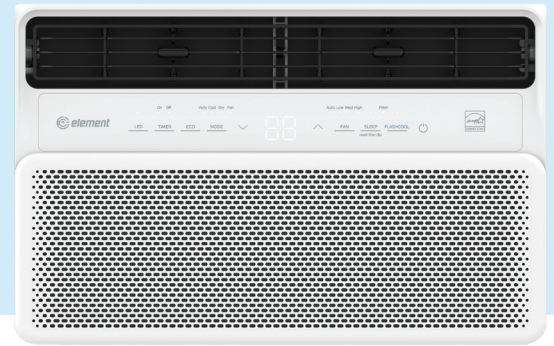

14K BTU Inverter Window Air Conditioner

EHWR14BE

Finishes

White

Product Information

Type	Window
BTUs	14,000 BTU
Voltage	115V
Watts	1350W
Power Cord Length	6.5 ft.
Plug Type	LCDI(5-15P)
Control Type	Electronic
Remote	Yes
Estimated Cooling Area	Up to 700 sq. ft.

Performance

Air Direction	4-Way Direction
Air Direction Control	Manual
Fan Speed	High, Medium, Low
Filter Type	Plastic, Washable
Indoor dBA	60.5/56/52
Outdoor dBA	66.5
24-Hour On/Off Timer	Yes
Timer	Yes
Auto Restart	Yes

Installation

Dimensions (WxDxH)	19" x 14.7" x 21.7"
Weight	55.8 lbs
Window Height Min/Max	15.5" / N/A
Window Width Min/Max	23" / 36"
Chassis Type	Fixed
Operating Temp Low	60° F
Operating Temp High	109° F